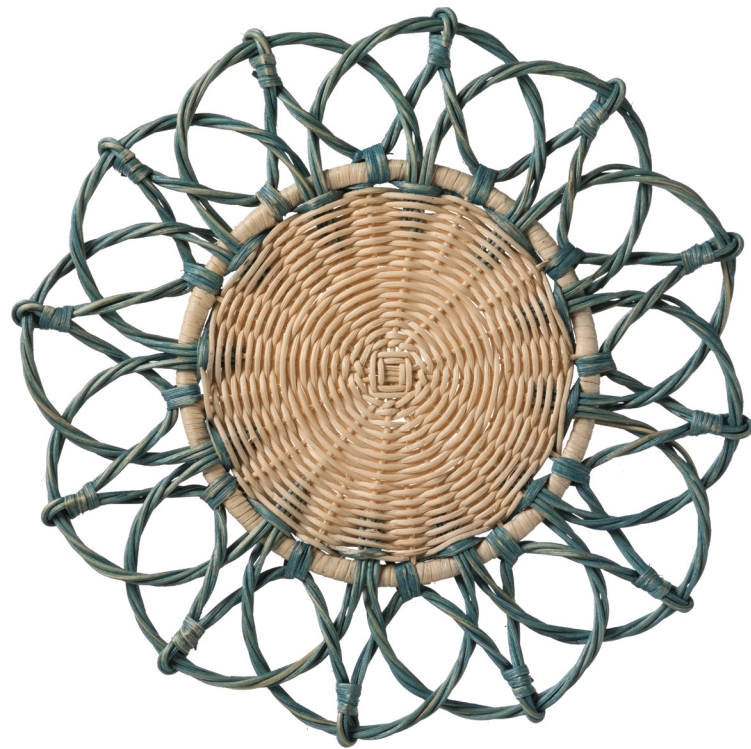

CHARGERS

**CAPRI WICKER
PLACEMAT**

**ATHENA CAPRI
NAPKIN RING**